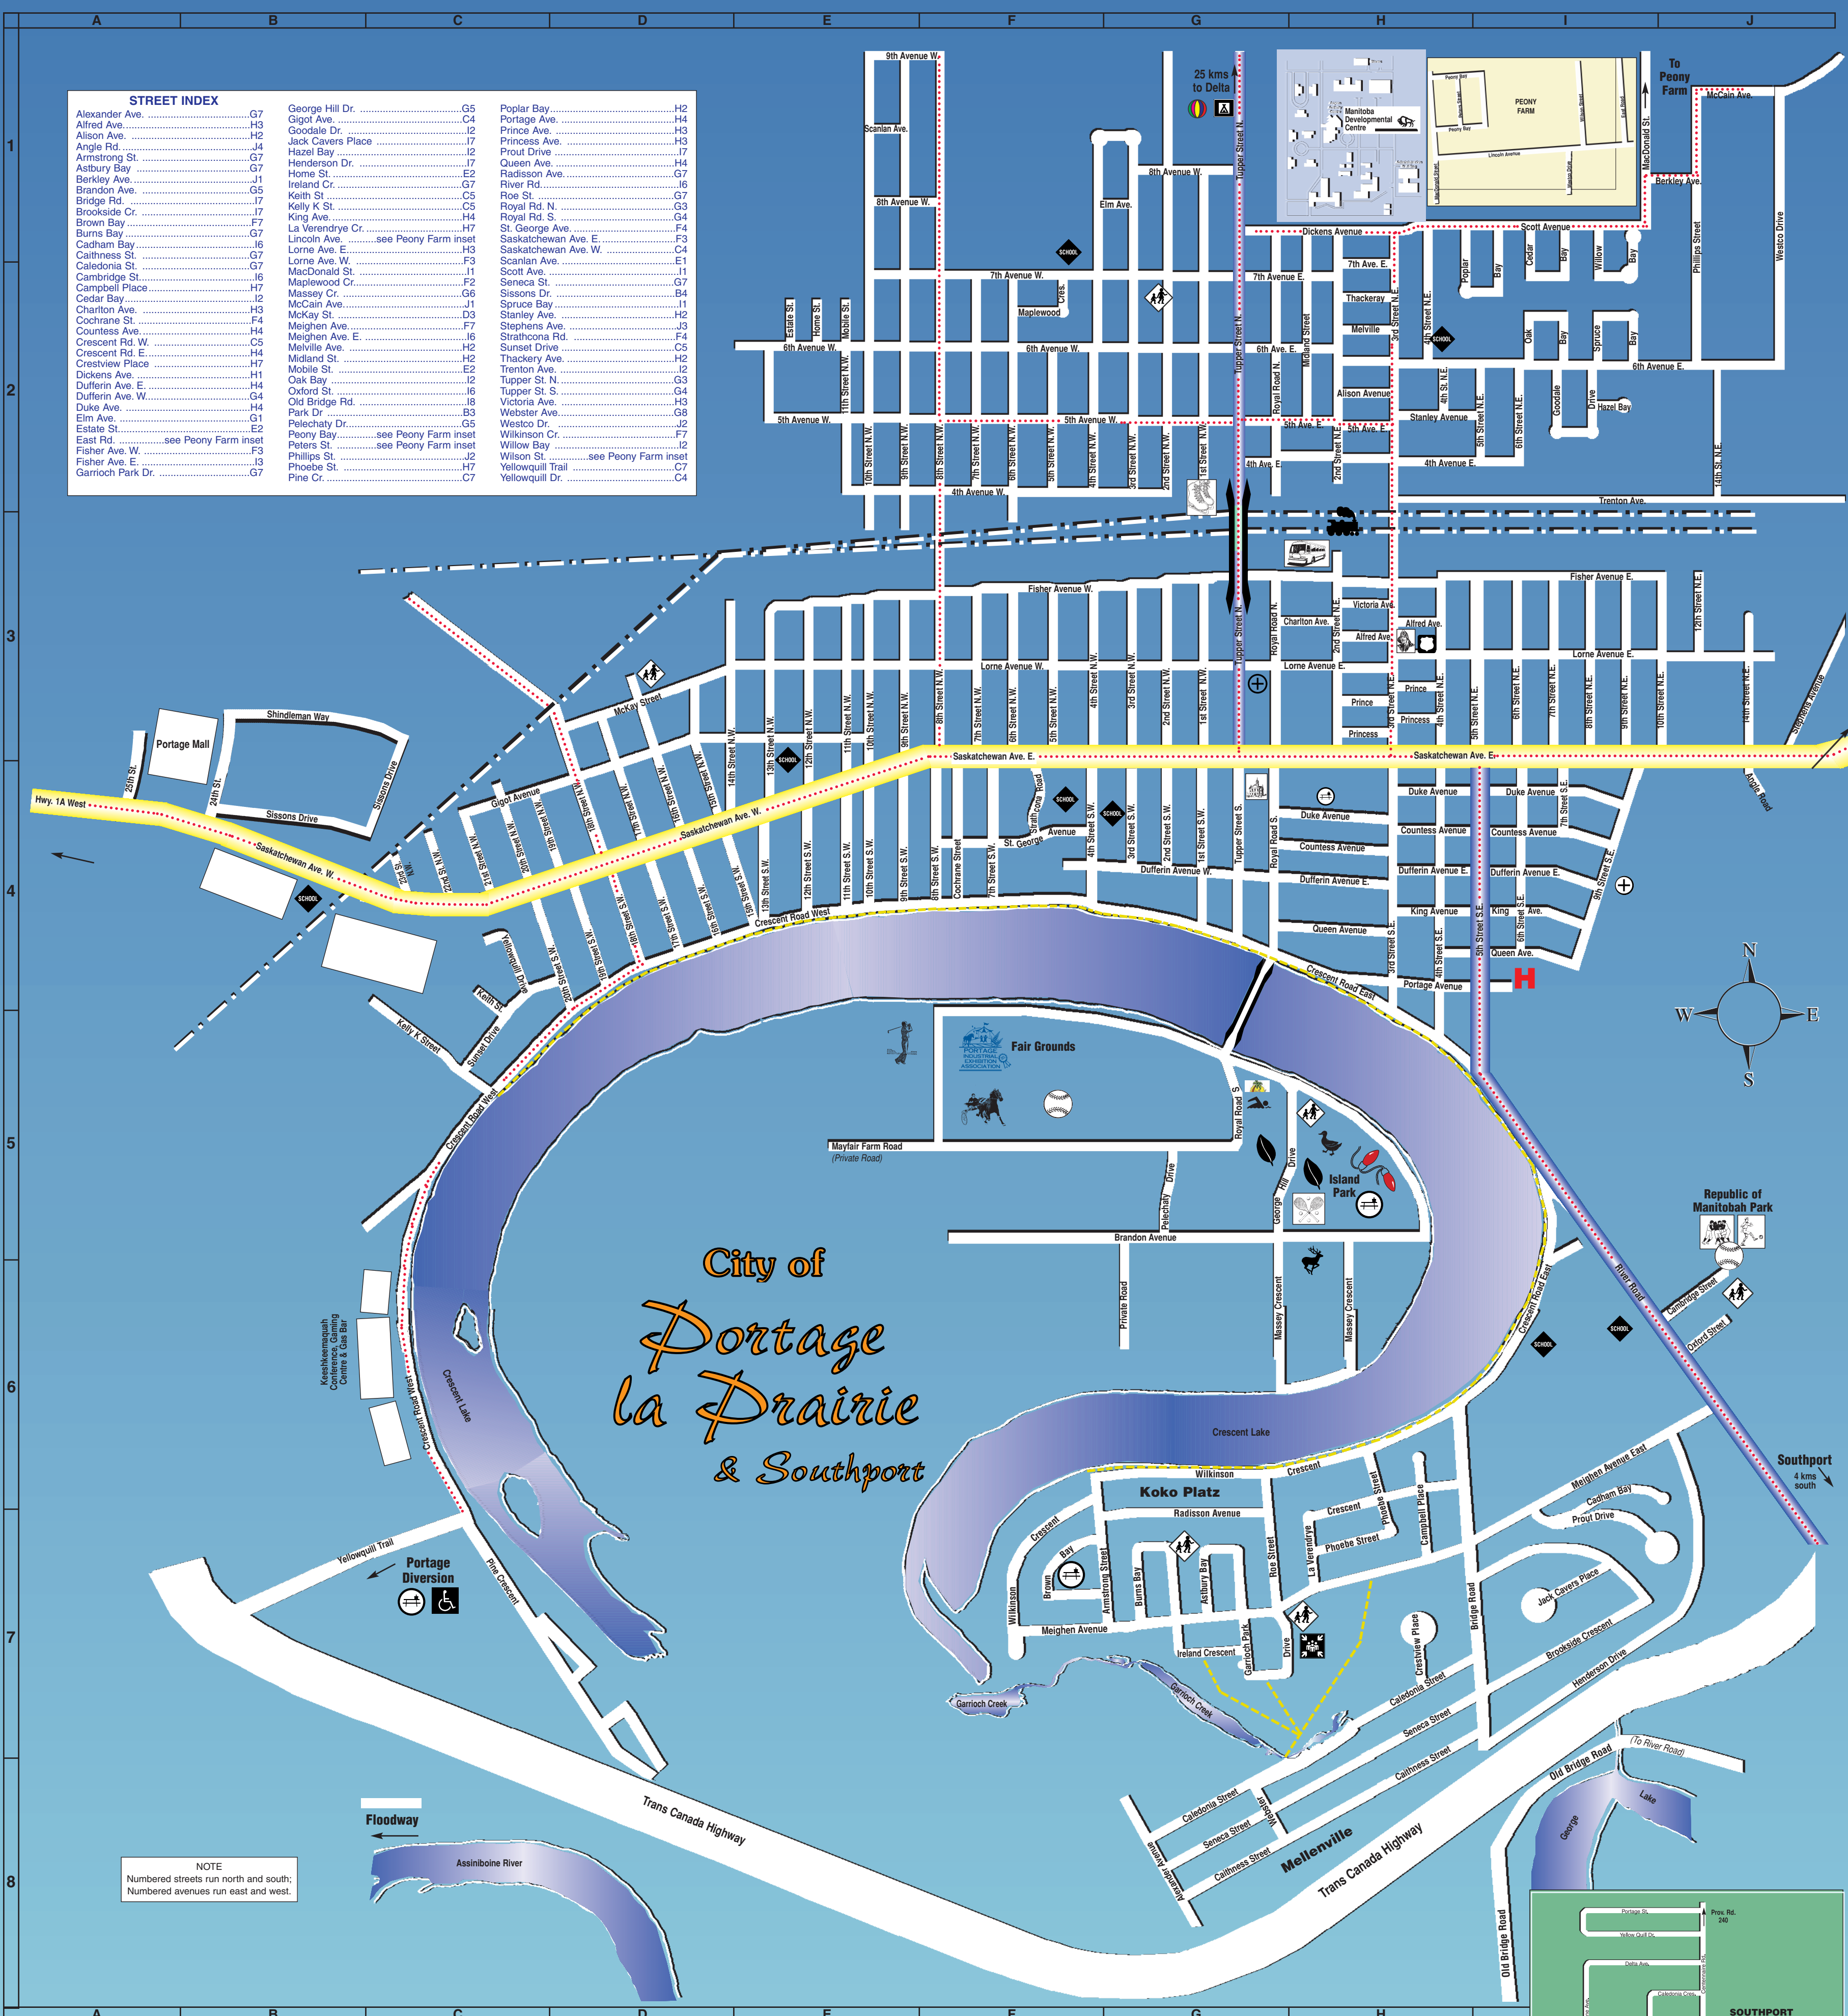

STREET INDEX			
Alexander Ave.	G7	Poplar Bay	H2
Alfred Ave.	H3	Portage Ave.	H4
Alison Ave.	H2	Prince Ave.	H3
Angle Rd.	J4	Princess Ave.	H3
Armstrong St.	G7	Prout Drive	H7
Astbury Bay	G7	Queen Ave.	H4
Berkeley Ave.	J1	Royal Rd. S.	G4
Brandon Ave.	G5	River Rd.	H6
Bridge Rd.	H7	Roe St.	G7
Brookside Cr.	H7	Royal Rd. N.	G3
Brown Bay	F7	Royal Rd. E.	G4
Burns Bay	G7	St. George Ave.	F4
Cadham Bay	H6	Saskatchewan Ave. E.	F3
Caitness St.	G7	Saskatchewan Ave. W.	E1
Caledonia St.	G7	Scanlan Ave.	C4
Cambridge St.	H6	Scott Ave.	H1
Campbell Place	H7	Seneca St.	G7
Cedar Bay	H2	Sissons Dr.	B4
Charlton Ave.	H3	Spruce Bay	H1
Cochrane St.	F4	Stanley Ave.	H2
Countess Ave.	H4	Stephens Ave.	H3
Crescent Rd. W.	C5	Strathcona Rd.	F3
Crescent Rd. E.	H4	Sunset Drive	C4
Crestview Place	H7	Thackery Ave.	H2
Dickens Ave.	H1	Trenton Ave.	H2
Dufferin Ave. E.	H4	Treasure Ave.	G3
Dufferin Ave. W.	G4	Oak Bay	H2
Duke Ave.	H4	Oxford St.	H6
Elm Ave.	G1	Old Bridge Rd.	H8
East Rd.	E2	Park Dr.	B3
Fisher Ave. W.	F3	Peisachy Dr.	G5
Fisher Ave. E.	J3	Peony Bay	see Peony Farm inset
Garrioch Park Dr.	G7	Peters St.	see Peony Farm inset
		Phillips St.	J2
		Phoebe St.	H7
		Pine Cr.	C7
			C4

NOTE  
Numbered streets run north and south;  
Numbered avenues run east and west.

Industrial	Provincial Building	Curling Club	Soccer Fields	Beach	Island of Lights
R.C.M.P.	Courthouse	CN & CPR Stations	Rugby Fields	Harness Racing	Prov. Road 240
Portage Emergency Services	Post Office	Schools	Tennis Courts	Duck Pond	Saskatchewan Ave.
Portage District General Hospital	Library	Community Club	Camping	Deer Pen	Truck Routes
Medical Clinics	Bus Depot	Playgrounds	Park & Picnic Sites	Arboretum	Walking Path
City Hall	Pools & Waterslide	Golf Courses	Trailer Sewage Dumping Area	Handicapped Accessible	Train Tracks
	Arenas	Ball Diamonds			