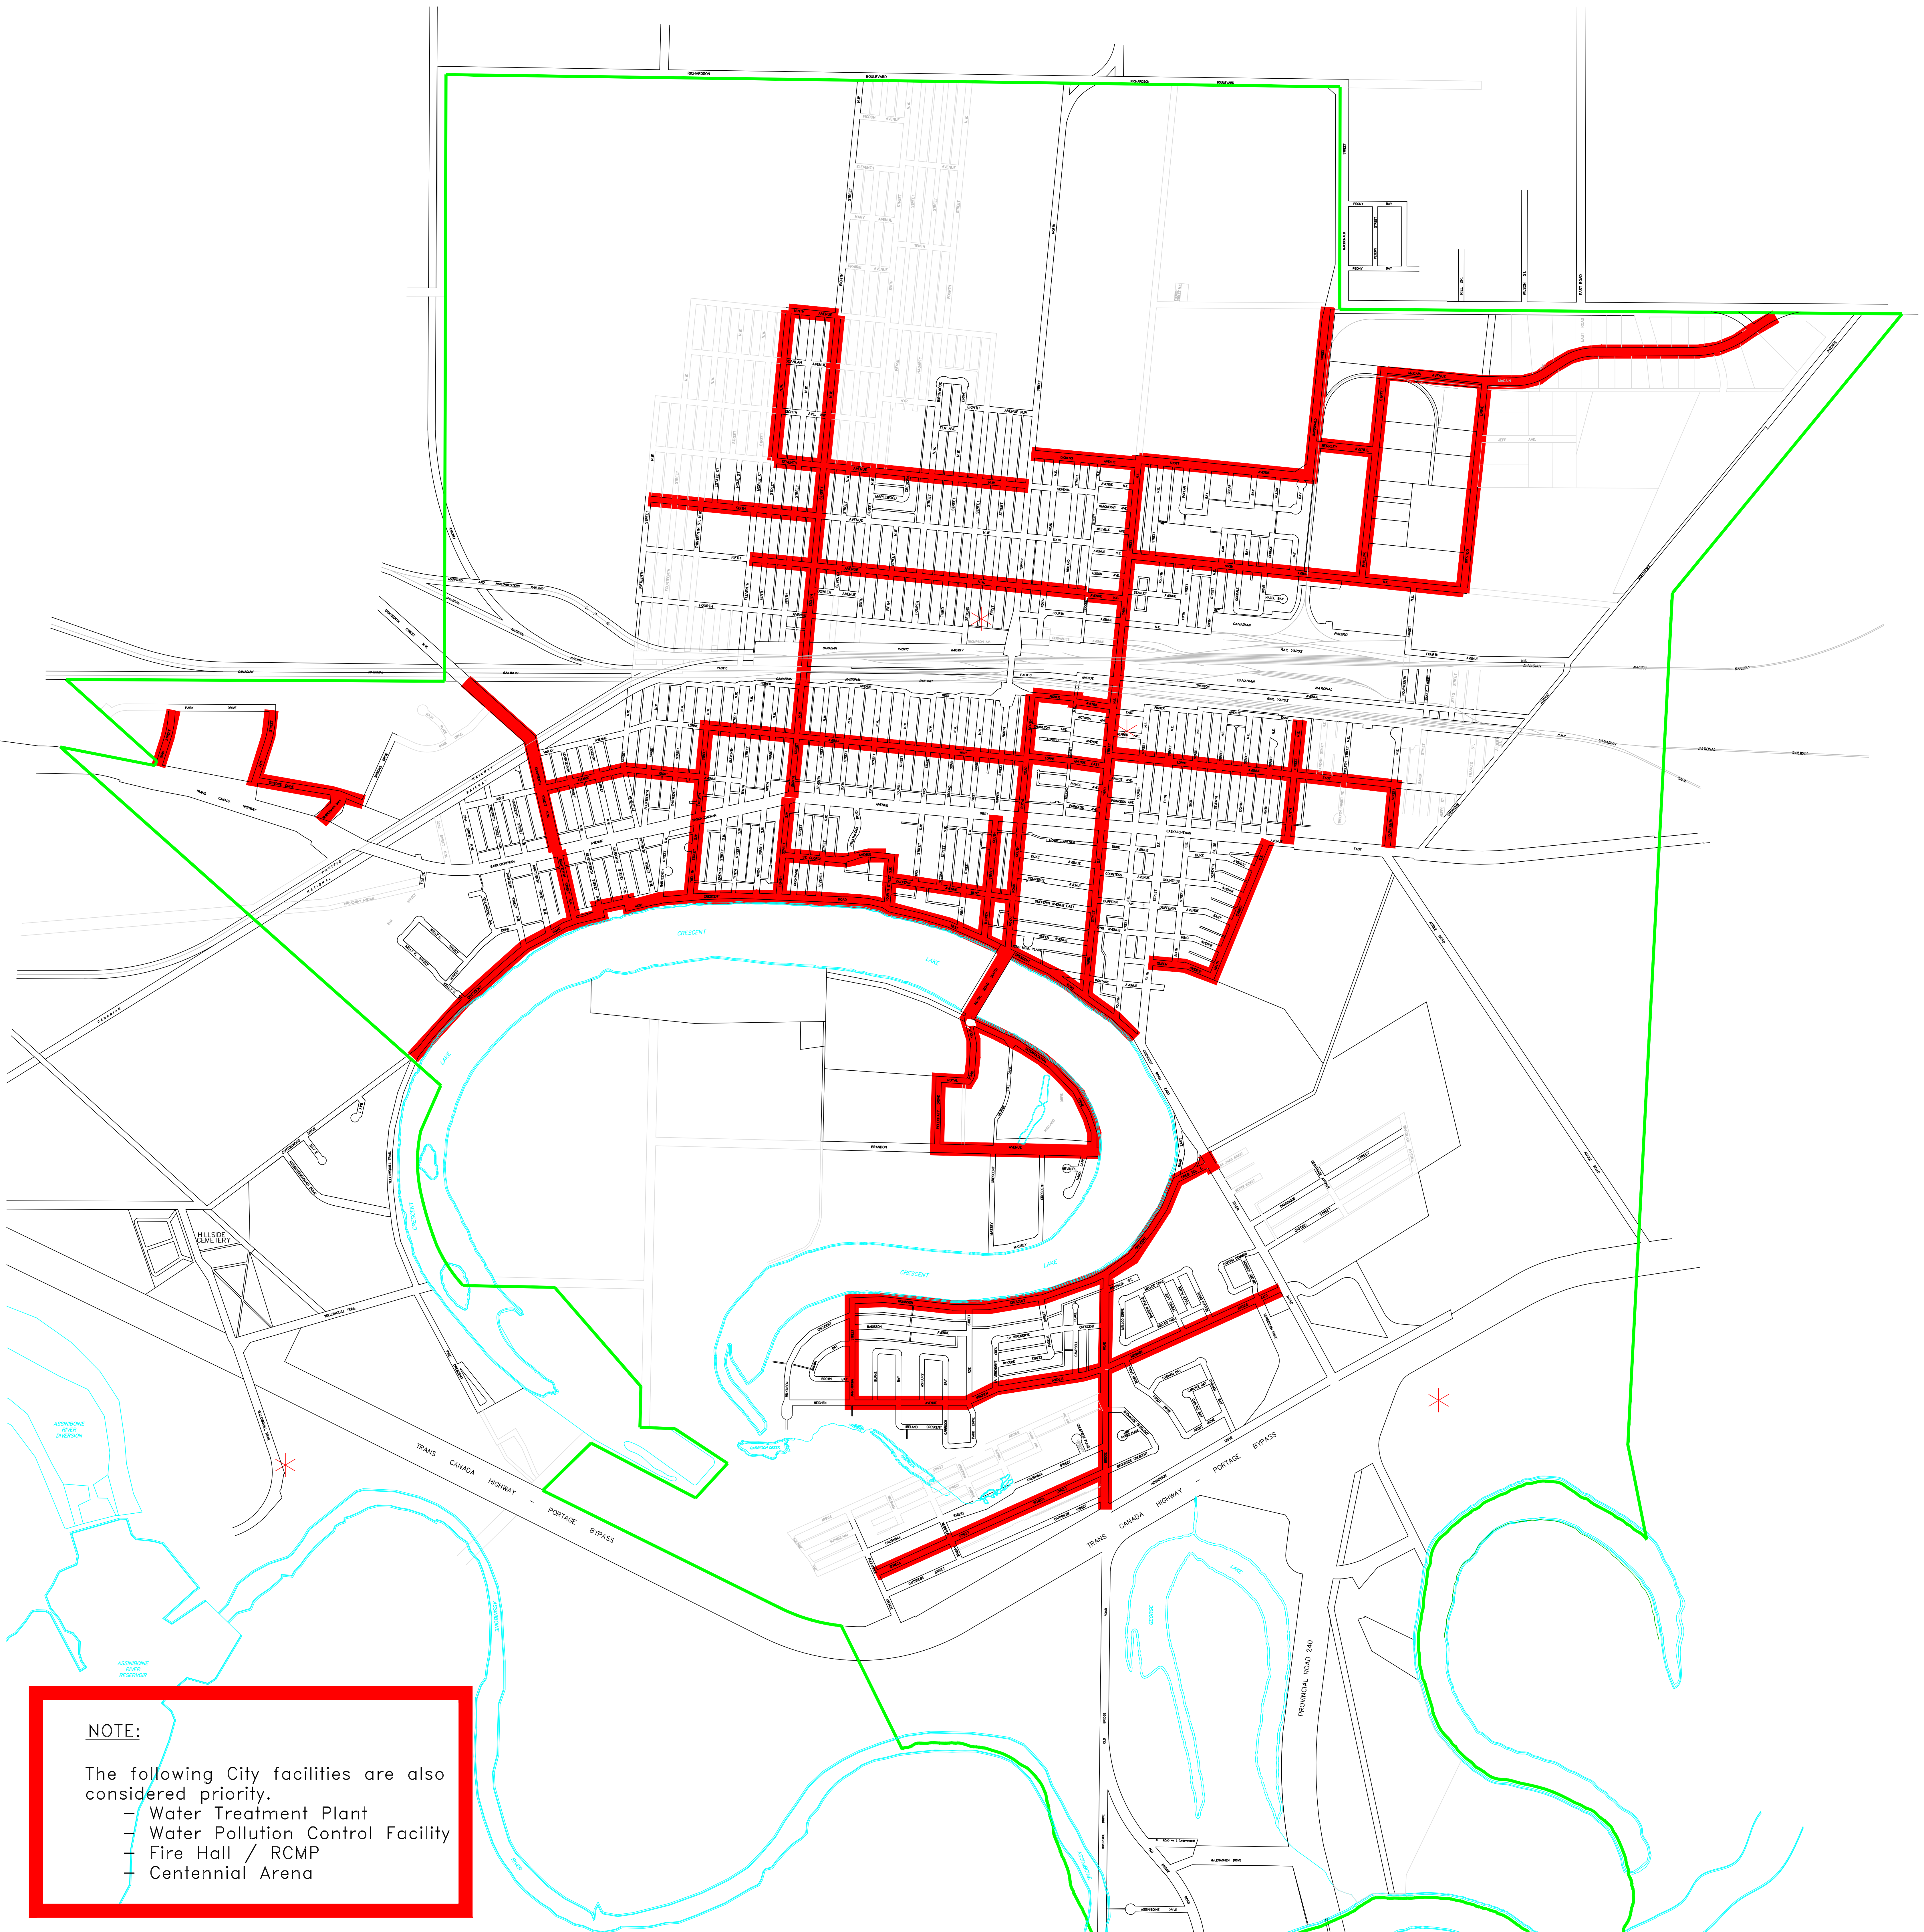

CITY OF PORTAGE LA PRAIRIE PRIORITY STREETS FOR SNOW CLEARING

NOTE:
 The following City facilities are also considered priority.

- Water Treatment Plant
- Water Pollution Control Facility
- Fire Hall / RCMP
- Centennial Arena

Revision	By	Date	Description
A	General Updates	11Jan10	C.C.
B	General Updates	15Jan13	M.F.

Date: January 11, 2010
 Scale: As Shown
 Sheet: 1 of 1
 Drawing No. R-609